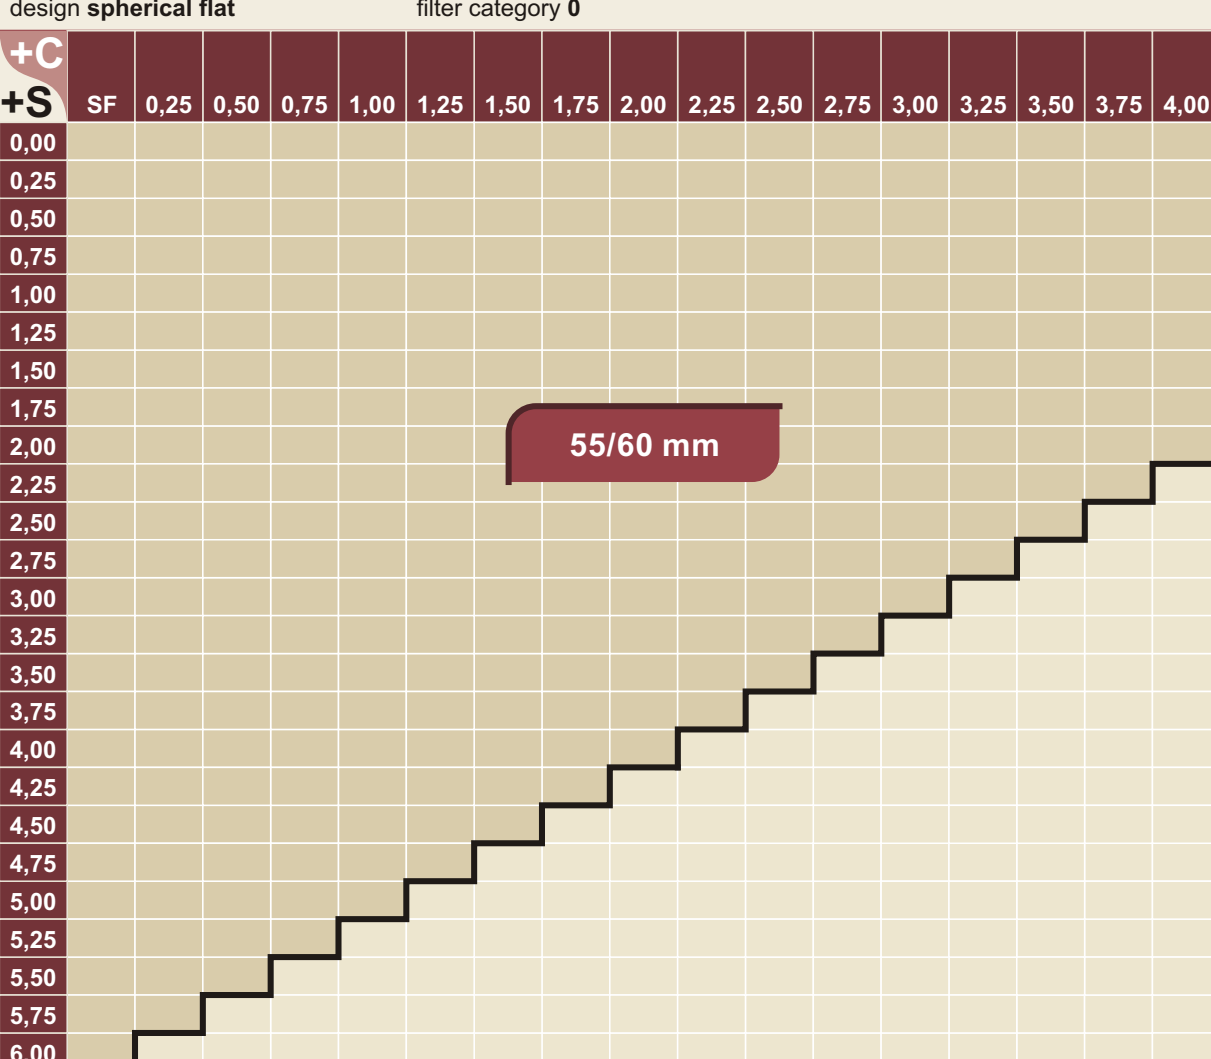

## ORGANIC LENSES 1,499 positive

index **1,499**

abbe value **58**

material **cr 39**

specific gravity **1,32 gr/cm<sup>3</sup>**

design **spherical flat**

filter category **0**

- Lenses in accordance with the rule **UNI EN ISO 8980-3**.
- Lenses for Driving in accordance with the rule **UNI EN ISO 14889:1999**.
- Tollerances in conformity with the rule **UNI EN ISO 8980-2**.
- Inflammability and Mechanical Resistance in conformity with the test **UNI EN ISO 14889:1999**.