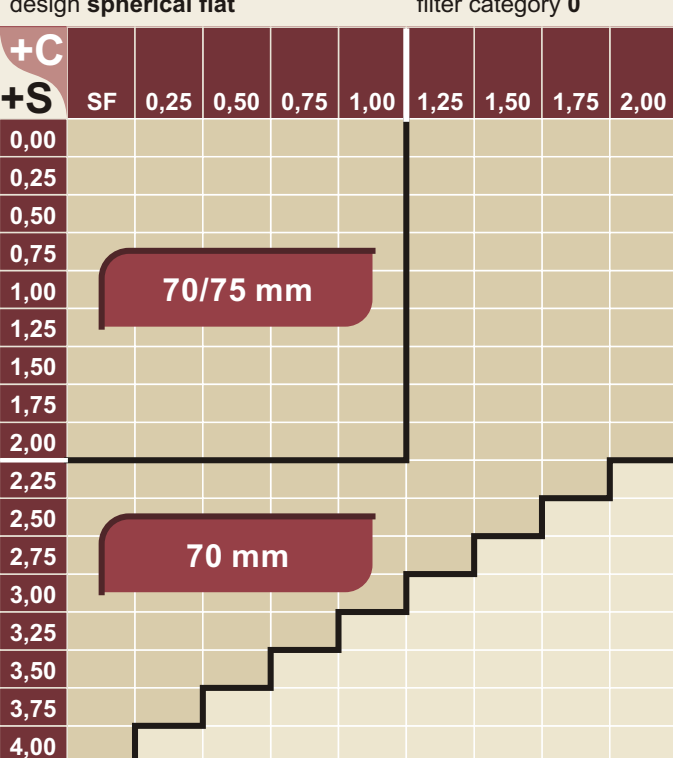

## ORGANIC LENSES 1,499 positive

index **1,499**

abbe value **58**

material **cr 39**

specific gravity **1,32 gr/cm<sup>3</sup>**

design **spherical flat**

filter category **0**

- Lenses in accordance with the rule **UNI EN ISO 8980-3**.
- Lenses for Driving in accordance with the rule **UNI EN ISO 14889:1999**.
- Tollerances in conformity with the rule **UNI EN ISO 8980-2**.
- Inflammability and Mechanical Resistance in conformity with the test **UNI EN ISO 14889:1999**.