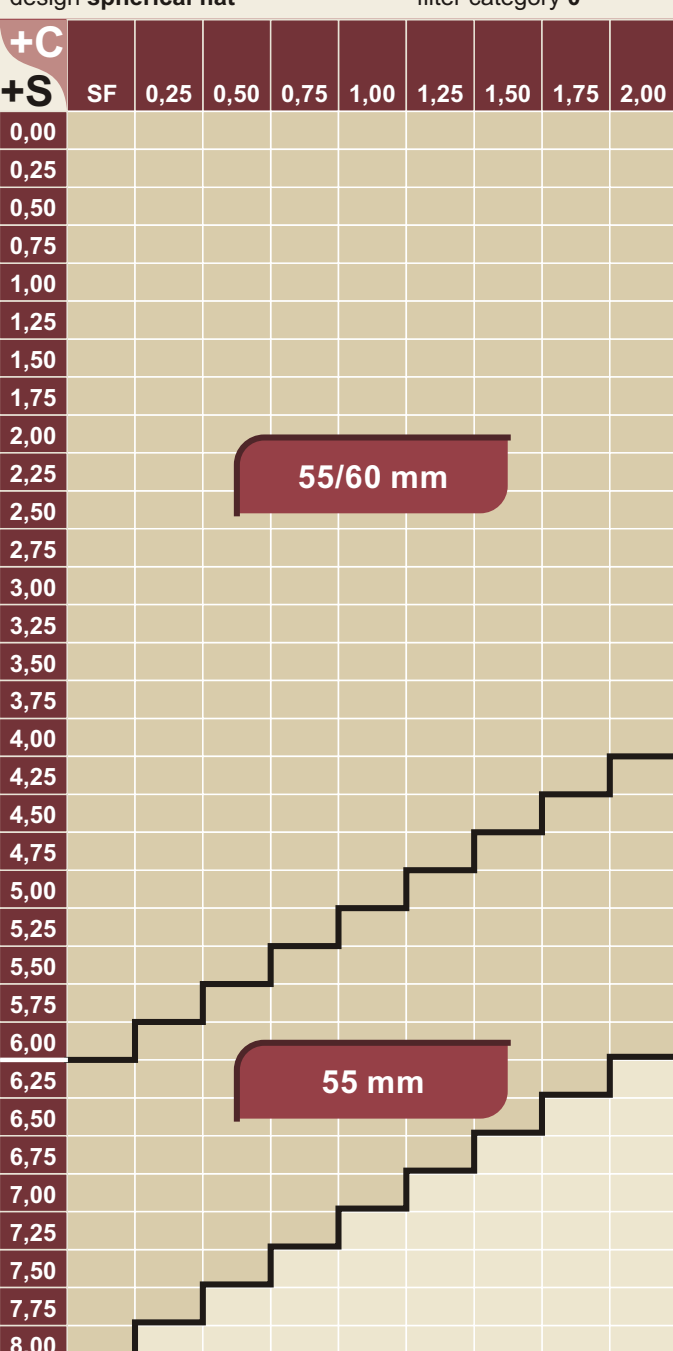

## ORGANIC LENSES 1,499 positive

index **1,499**

abbe value **58**

material **cr 39**

specific gravity **1,32 gr/cm<sup>3</sup>**

design **spherical flat**

filter category **0**

- Lenses in accordance with the rule **UNI EN ISO 8980-3**.
- Lenses for Driving in accordance with the rule **UNI EN ISO 14889:1999**.
- Tollerances in conformity with the rule **UNI EN ISO 8980-2**.
- Inflammability and Mechanical Resistance in conformity with the test **UNI EN ISO 14889:1999**.